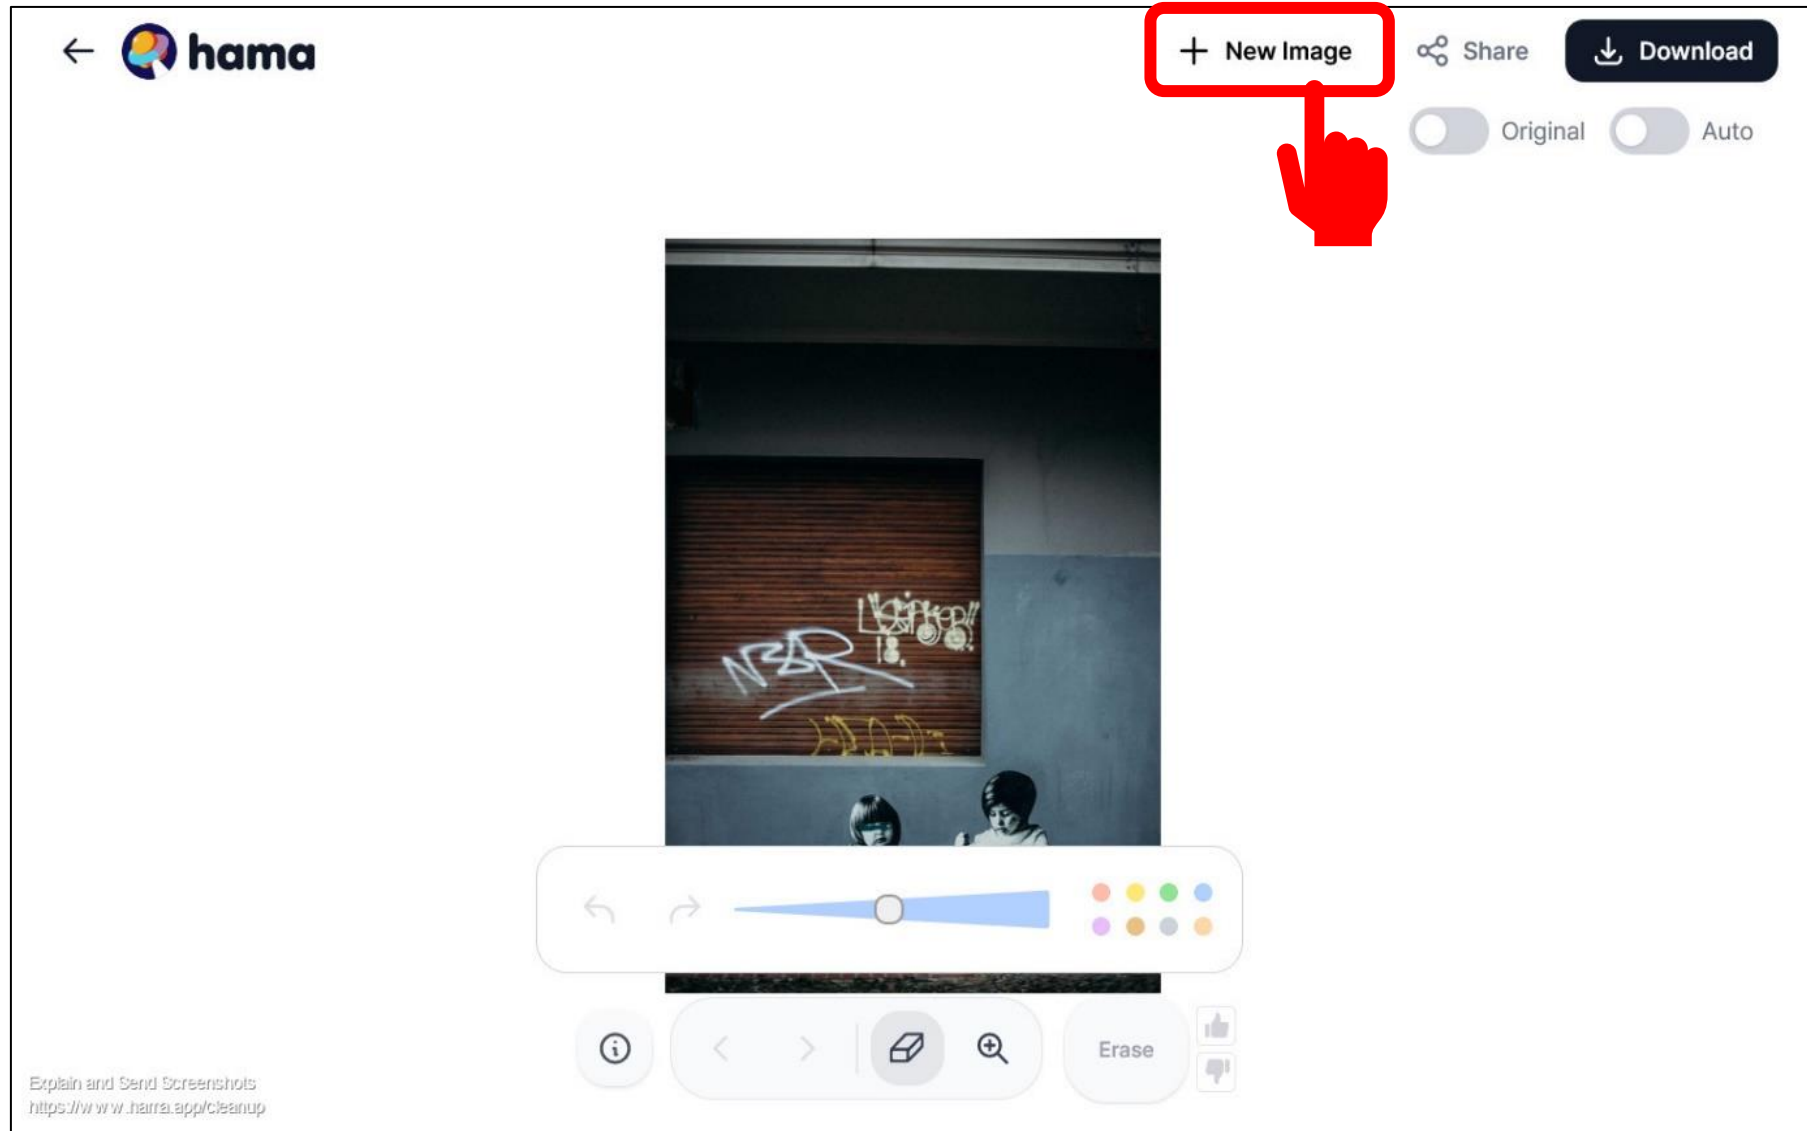

Puis cliquer sur « + New Image »