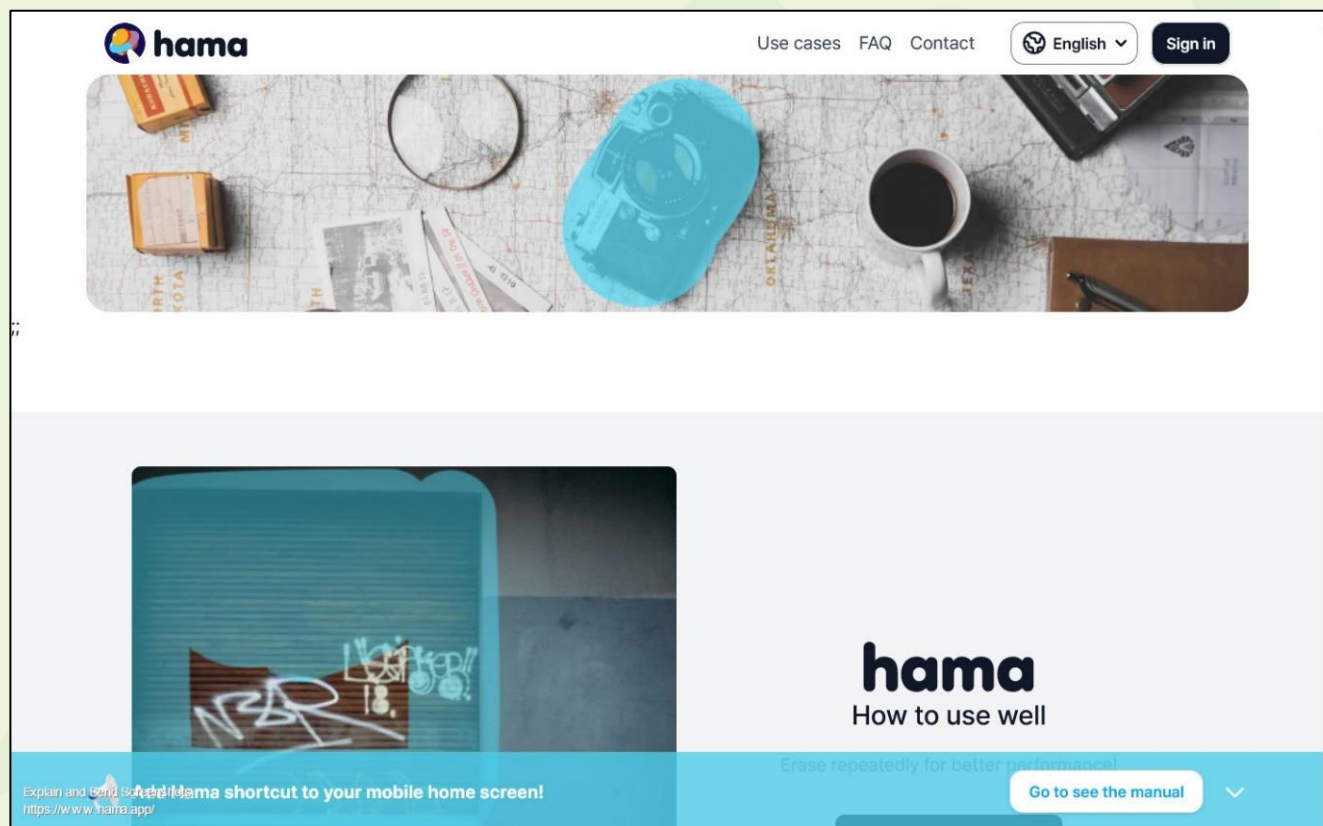

# Enlever un élément non voulu sur une photo

Tutoriel sur l'utilisation du site hama.app pour retoucher facilement une photo

[chambres-agriculture.fr](http://chambres-agriculture.fr)

CONSEILLER  
NUMÉRIQUE  
France  
services

# Enlever un élément non voulu sur une photo

- Aller sur <https://www.hama.app/>

Cliquer sur « Try it out »

The image shows a screenshot of the hama app interface. On the left, there is a video player showing a child in a hoodie looking at a chalkboard with graffiti. Below the video are navigation icons and a '지우기' (Erase) button. On the right, the text reads 'hama How to use well' and 'Erase repeatedly for better performance!'. A black button with the text 'Try it out!' is highlighted with a red rectangular box. A red hand icon is pointing at this button. A red arrow originates from the text 'Cliquer sur « Try it out »' and points to the button. At the bottom of the screen, there is a blue bar with the text 'Explain and Send Shortcut to your mobile home screen!' and a URL 'https://www.hama.app/'. To the right of this bar is a button that says 'Go to see the manual' with a dropdown arrow. The word 'Use cases' is also visible at the bottom.